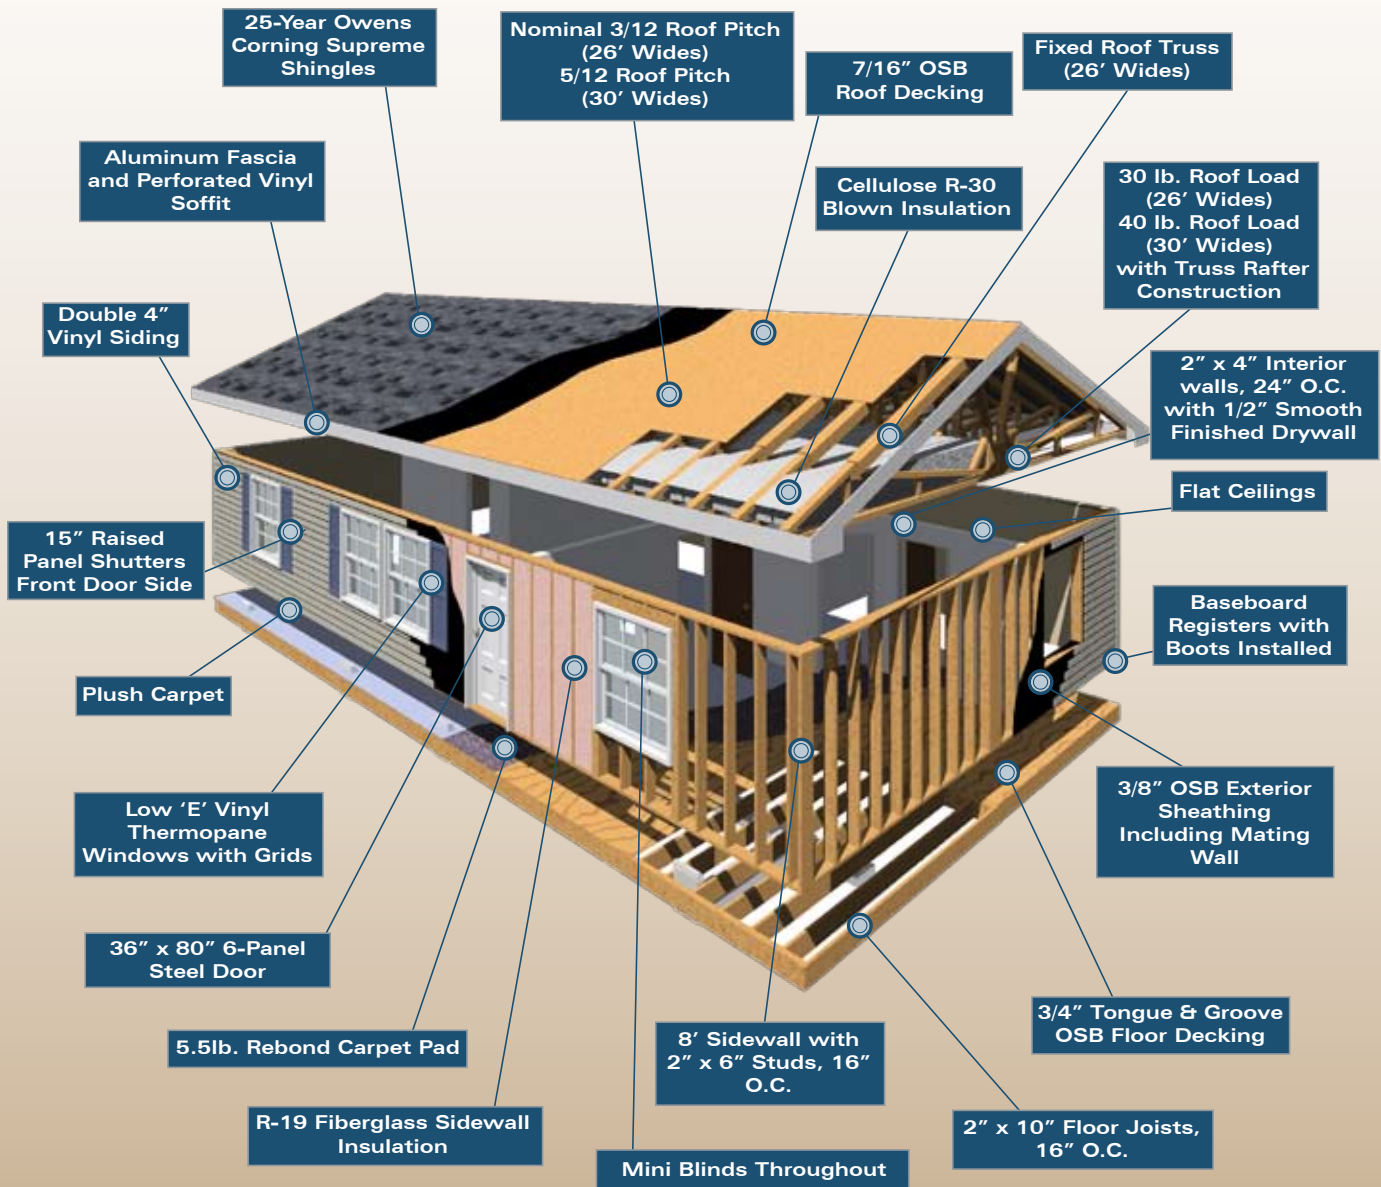

Fairfax Modular Series

What Makes a Fairfax Modular so special

PATRIOT HOMES, INC.®
SINCE 1972

"Pride in our past...Faith in our future"®

Crystal Valley Homes

A Division of Patriot Homes, Inc.
10440 C.R. 2 - Middlebury, IN 46540
(574)825-4334 - FAX: (574) 825-4234
www.patriothomes.com